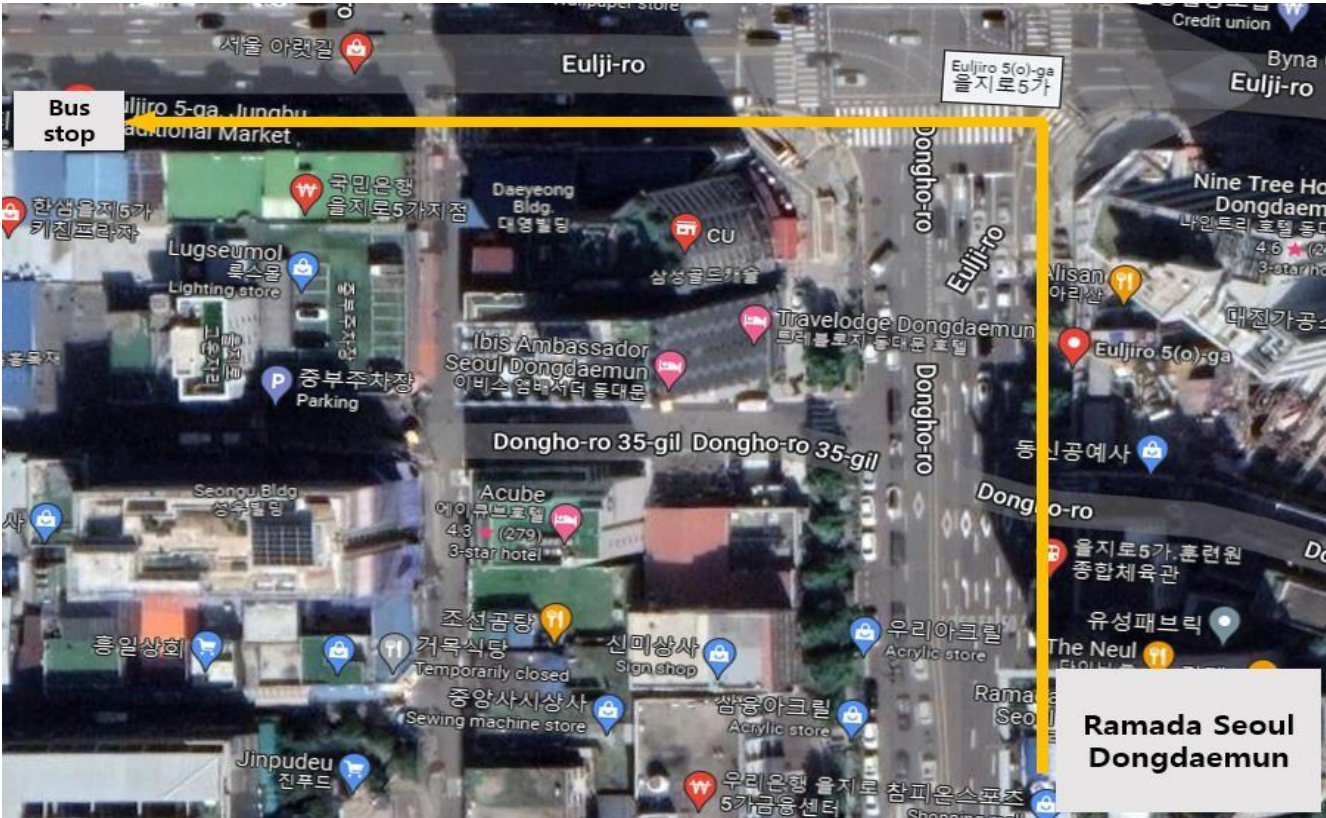

ISPB16 KWANGWON UNIVERSITY, KOREA August 12(Wednesday)-14(Friday),2026

[Map6] Ramada Seoul Dongdaemun → Euljiro 5-ga, Jungbu Market Bus stop