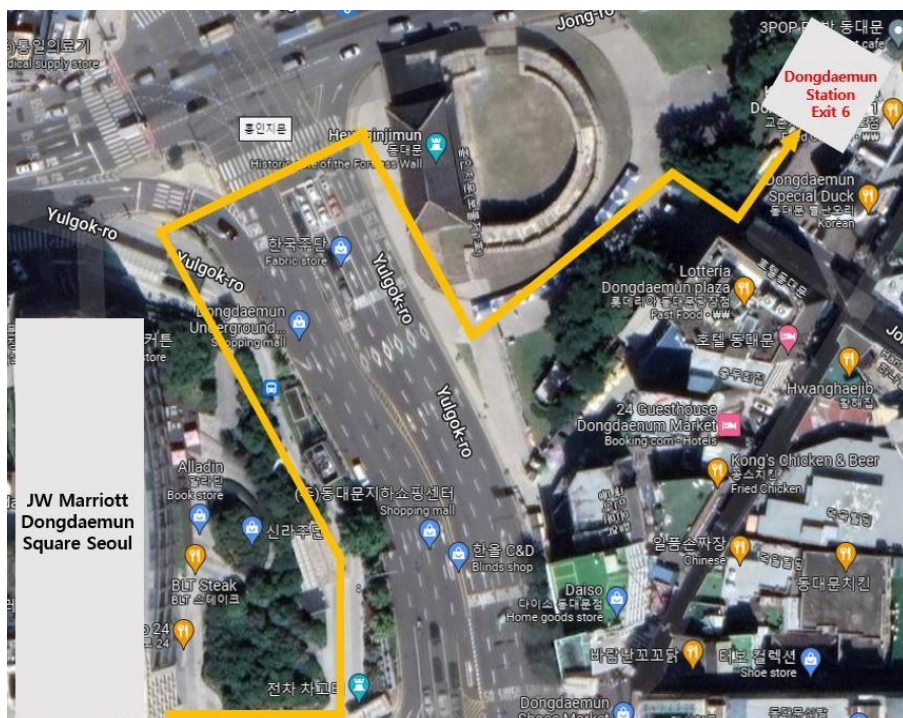

## 1. JW Marriott Dongdaemun Square Seoul – 5Star

Tel +82-2-2276-3000

Address 279 Cheonggyecheon-ro, Jongno-gu, Seoul, 03198 South Korea

Website <https://www.marriott.com/en-us/hotels/seldp-jw-marriott-dongdaemun-square-seoul/overview>

### [How to get there by TAXI]

- **Time:** about 40 minutes

[Map1] JW Marriott Dongdaemun Square Seoul → Dongdaemun Station Line 1 Exit 6