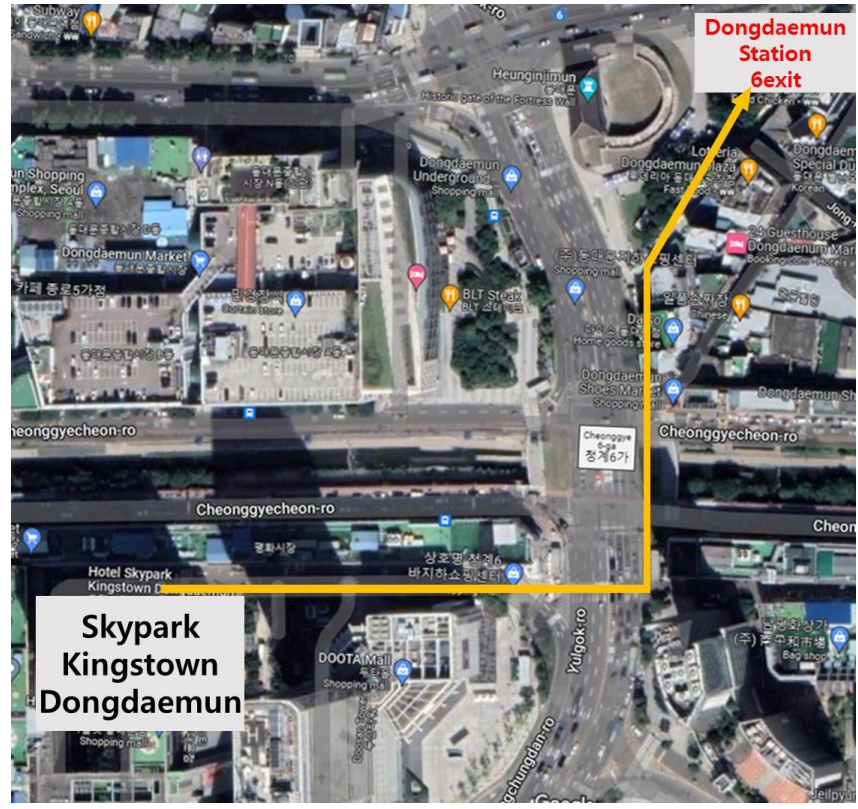

ISPB16 KWANGWOON UNIVERSITY, KOREA August 12(Wednesday)-14(Friday),2026

[Map4] Skypark Kingstown Dongdaemun → Dongdaemun Station Line 1 Exit 6