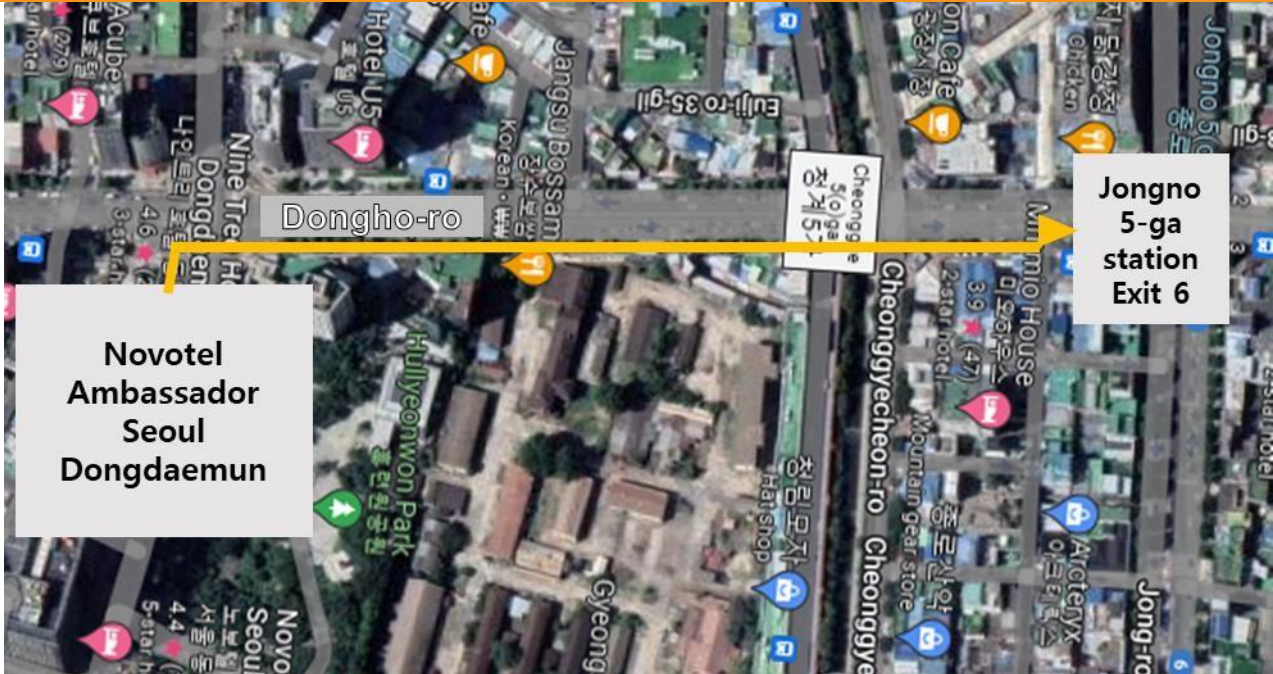

#### (1) Subway

1. Hotel → Jongno 5-ga Station **Line 1 Exit 6** / 12minute on foot [\[Map2\]](#)
2. Jongno 5-ga Station **Line 1 Exit 6** (To Soyosan)  
→ Get off at KwangWoon University Station / about 22minutes
3. KwangWoon University Station **Line 1 Exit 6** → KwangWoon University / 12 minute on foot

#### (2) Bus

1. Euljiro 6-ga National Medical Center Bus Stop Take **No. 261** [\[Map3\]](#)  
(Next Bus Stop: Dongdaemun History and Culture Park)
2. Get off at KwangWoon University bus stop
3. KwangWoon University / 12 minute on foot

### [How to get there by TAXI]

- **Time:** about 45 minutes

[Map2] Novotel Ambassador Seoul Dongdaemun → Jongno 5-ga Station Line 1 Exit 6

[Map3] Novotel Ambassador Seoul Dongdaemun → Euljiro 6-ga National Medical Center Bus Stop