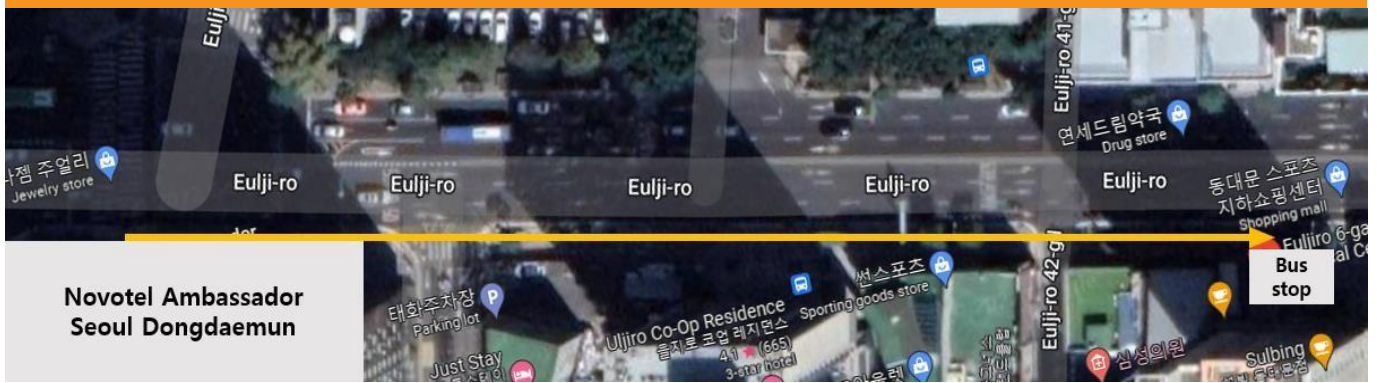

#### (1) Subway

1. Hotel → Jongno 5-ga Station **Line 1 Exit 6** / 12minute on foot [\[Map2\]](#)
2. Jongno 5-ga Station **Line 1 Exit 6** (To Soyosan)  
→ Get off at KwangWoon University Station / about 22minutes
3. KwangWoon University Station **Line 1 Exit 6** → KwangWoon University / 12 minute on foot

#### (2) Bus

1. Euljiro 6-ga National Medical Center Bus Stop Take **No. 261** [\[Map3\]](#)  
(Next Bus Stop: Dongdaemun History and Culture Park)
2. Get off at KwangWoon University bus stop
3. KwangWoon University / 12 minute on foot

### [How to get there by TAXI]

- **Time:** about 45 minutes

[Map2] Novotel Ambassador Seoul Dongdaemun → Jongno 5-ga Station Line 1 Exit 6

[Map3] Novotel Ambassador Seoul Dongdaemun → Euljiro 6-ga National Medical Center Bus Stop

### 3. Skypark Kingstown Dongdaemun – 4Star

Tel	+82-02-6900-9300
Address	Hotel Skypark Kingstown Dongdaemun, 20 Jangchungdan-ro 13-gil, Jung-gu, Seoul
Website	<a href="https://www.skyparkhotel.com/html/main.asp">https://www.skyparkhotel.com/html/main.asp</a>